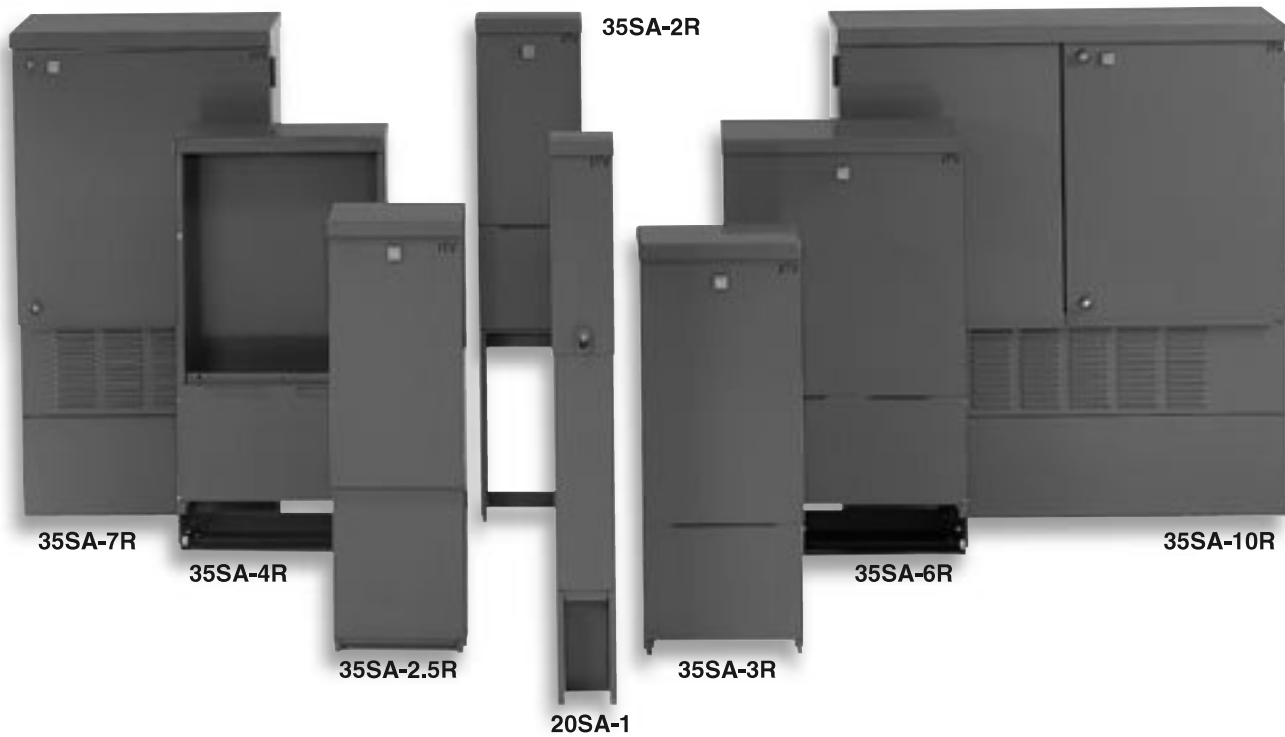

35SA CATV/Telco cabinets

Features

- Hidden air slots giving ample ventilation
- Extended ventilation on 35SA-7 and 35SA-10
- Insulated top cover to prevent condensation
- 2 types of backboards available:
 - Water resistant chipboard
 - Water resistant chipboard clad with aluminium
- Root for in-ground installation included on all models
- Unique for installation of CATV equipment
- Brass cylinder lock
- Triangular lock on 20SA-1

Dimensioned sketches of cable cabinets with root

TYPE		
Partnumber	RAL 7037	Grey
Partnumber	Triax green	Green
Indoor/Outdoor		
Steel type cabinet		mm
Overall dimensions		
Height outside		H mm
Width outside		W mm
Depth outside		D mm
Height total		A mm
Mounting volume		
Height		mm
Width		mm
Depth		mm
Backboard - Part No.		
10 mm chipboard		part no.
16 mm chipboard		part no.
10 mm chipboard w/alu		part no.
16 mm chipboard w/alu		part no.
Lock types		
Triangular		pcs
Ruko 205		pcs
Locking system		
Lock protection		
Ventilation slots		
Number of doors		
Door type		
Compartments		
Door earthed		
Earthing point in cabinet		
Condensation (block of woolpath)		
In-ground root		
Packing		
Weight		kg
Number per pallet		pcs