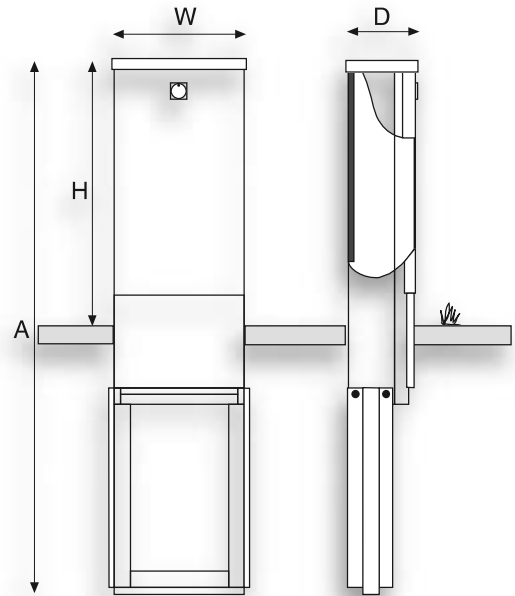

35SA CATV/Telco cabinets

Features

- Hidden air slots giving ample ventilation
- Extended ventilation on 35SA-7 and 35SA-10
- Insulated top cover to prevent condensation
- 2 types of backboards available:
 - Water resistant chipboard
 - Water resistant chipboard clad with aluminium
- Root for in-ground installation included on all models
- Unique for installation of CATV equipment
- Brass cylinder lock
- Triangular lock on 20SA-1

Dimensioned sketches of cable cabinets with root

TYPE		
Partnumber	RAL 7037	Grey
Partnumber	Triax green	Green
Indoor/Outdoor		
Steel type cabinet		mm
Overall dimensions		
Height outside		H mm
Width outside		W mm
Depth outside		D mm
Height total		A mm
Mounting volume		
Height		mm
Width		mm
Depth		mm
Backboard - Part No.		
10 mm chipboard		part no.
16 mm chipboard		part no.
10 mm chipboard w/alu		part no.
16 mm chipboard w/alu		part no.
Lock types		
Triangular		pcs
Ruko 205		pcs
Locking system		
Lock protection		
Ventilation slots		
Number of doors		
Door type		
Compartments		
Door earthed		
Earthing point in cabinet		
Condensation (block of woolpath)		
In-ground root		
Packing		
Weight		kg
Number per pallet		pcs