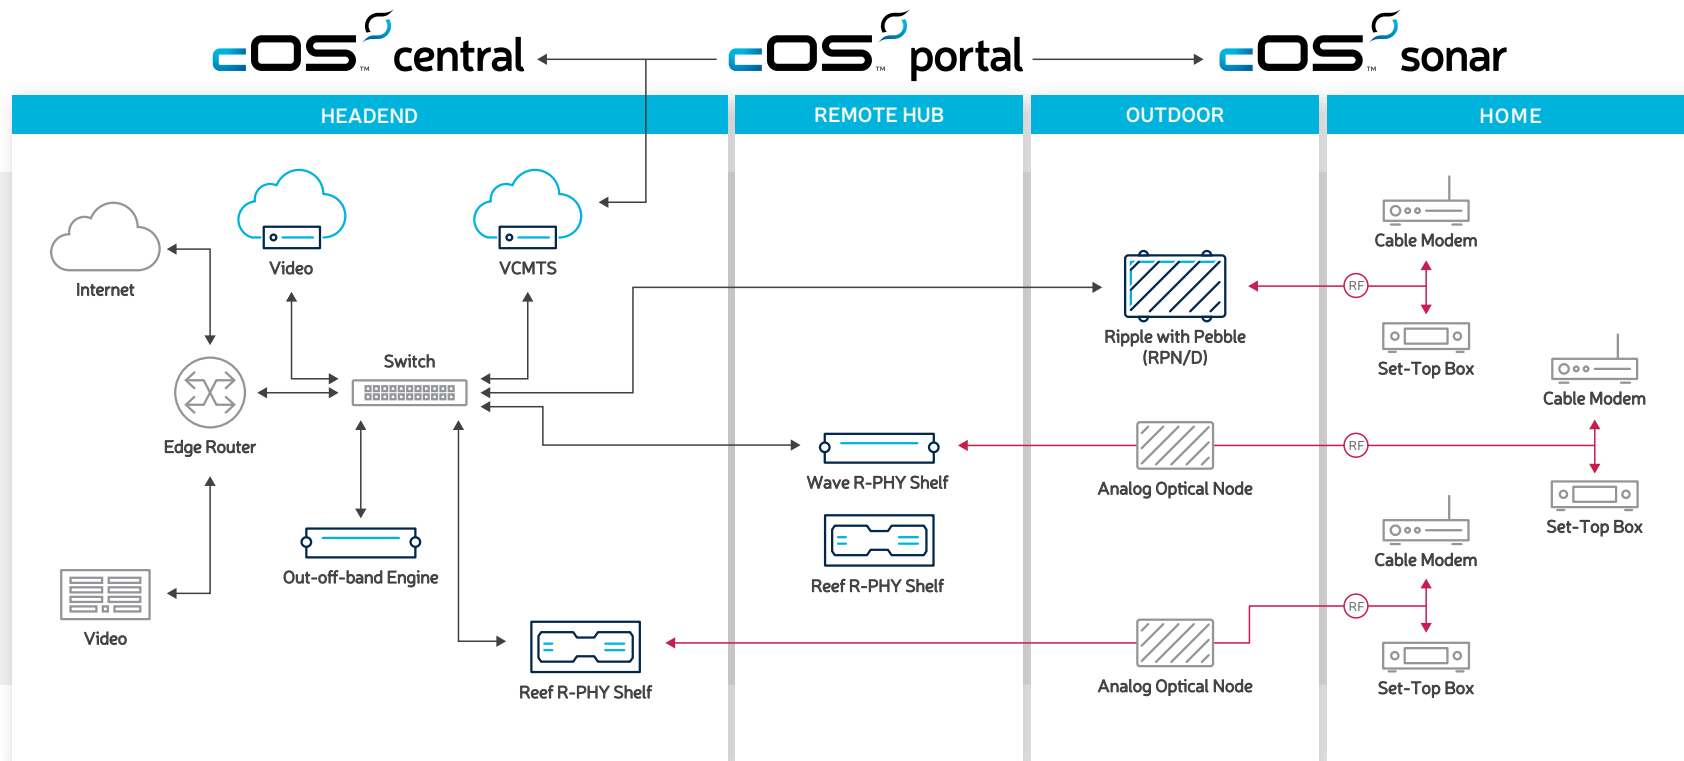

cOS OPTIMIZES YOUR ACCESS NETWORK

- Diminish power consumption and real-estate to simplify your operations.
- Deliver accelerated broadband speeds and next-level customer experiences.
- Increase time to market and provide revenue-driving services faster.
- Integrate seamlessly and leverage interoperability with existing infrastructures.
- Improve network reliability with non-stop data collection and analytics.

cOS Central always supporting you.

Connect to a team of domain experts that continuously review data from the access network to drive your corrective activities. Enrich your NOC environment with metrics, dashboards and alerts using ultra modern, intelligent features.